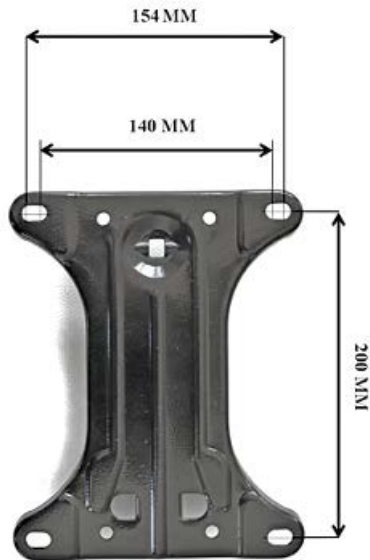

Price

4,50 \$/€

100 mm Black Gas Lift

Product Code

KM - 08

Price

4,30 \$/€

Tilt Mechanism 1 / Short Arm

Product Code

KM-23000

Price

9,30 \$/€

Tilt Mechanism 1 / Long Arm

Product Code

KM-24000

Price