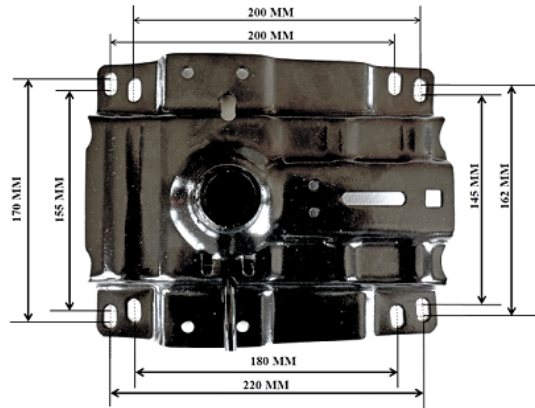

KM - 21000

Price

5,30 \$/€

Visitor Mechanism Inverse 1 / With Arm

Product Code

KM - 22001

Price

6,10 \$/€