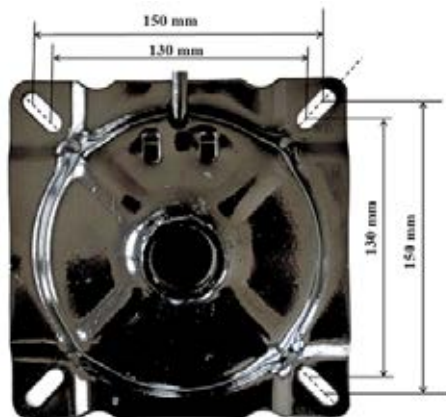

Stool Mechanism Visitor

Product Code

KM - 21000

Price

5,30 $/€