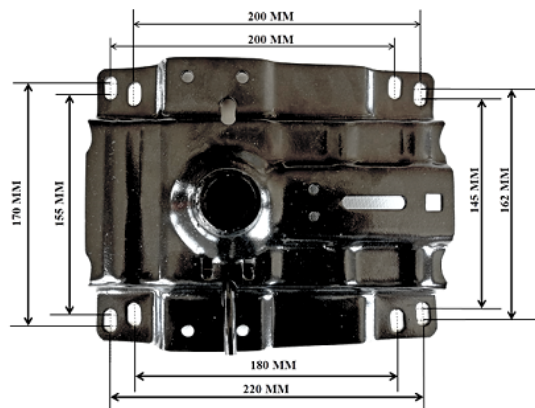

Visitor Mechanism Inverse

Product Code

KM - 22000

Price

5,70 $/€

100 mm Chrome Gas Lift

Product Code

KM - 05

Price

4,50 $/€

100 mm Black Gas Lift

Product Code

KM - 08

Price

4,30 $/€