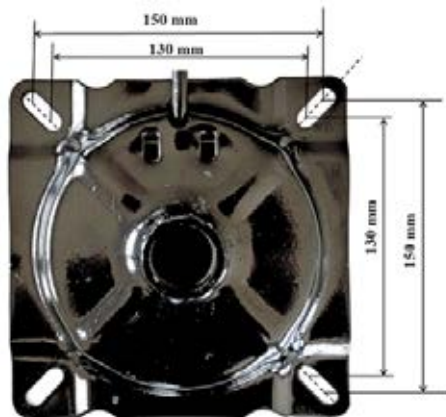

6,75 \$/€

Stool Mechanism With Arm

Product Code

KM - 21001

Price

5,70 \$/€

Stool Mechanism Visitor

Product Code